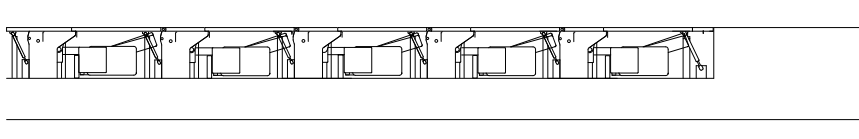

# Mutasub Seating Concept

1.

2.

3.

use sequence with mod.6032 flex